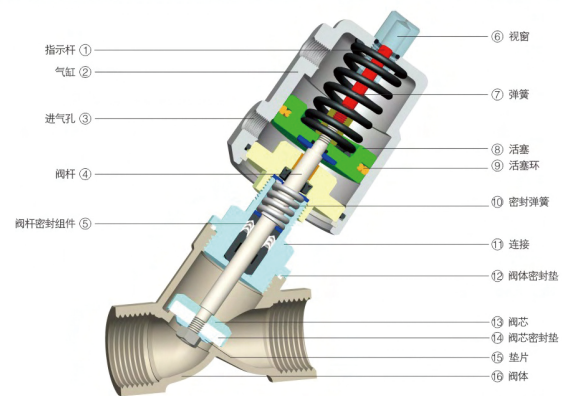

外形简图

外形剖面图

产品型号	B	R	H	A	L
KJ68Y-15P	60mm	33mm	126mm	140mm	80mm
KJ68Y-20P	60mm	33mm	126mm	148mm	102mm
KJ68Y-25P	60mm	33mm	140mm	165mm	130mm
KJ68Y-32P	75mm	41mm	174mm	200mm	146mm
KJ68Y-40P	75mm	41mm	175mm	210mm	160mm
KJ68Y-50P	75mm	41mm	185mm	221mm	175mm